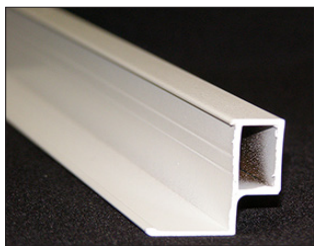

## 83

**NEW:** DUO® 9 ALUMINIUM  
SHADOWLINE PERIMETER  
TRIM

The new Rondo DUO® 9 Aluminium Shadowline Perimeter Trim is an addition to the Rondo DUO® Seismic Exposed Grid Ceiling System. The product is designed to provide the architectural appearance of a shadowline perimeter to a ceiling without compromising the benefits of the Rondo 850 Perimeter Trim Sliding Clip. >>

## DUO® 9 ALUMINIUM SHADOWLINE PERIMETER TRIM

---

The DUO® 9 Aluminium Shadowline Perimeter Trim facilitates the use of the Rondo 850 Sliding Clip which is able to transfer earthquake loads from the ceiling to the perimeter through the fixed sides.

The DUO® 9 is made from aluminium with a powder-coated finish in tile white (Interpon D34) and is 3.6m in length.

DUO® 9 is a special product and is made available by order, where lead times apply.

For more information on the DUO® 9 Aluminium Shadowline Perimeter Trim, visit [www.rondo.com.au](http://www.rondo.com.au), or call 1300 36 7663 to speak with a Rondo Technical Sales Representative.