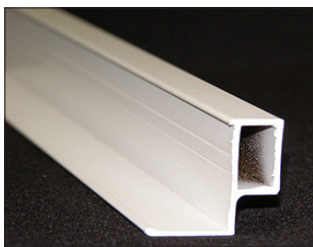

## 83

**NEW:** DUO® 9 ALUMINIUM  
SHADOWLINE PERIMETER  
TRIM

The new Rondo DUO® 9 Aluminium Shadowline Perimeter Trim is an addition to the Rondo DUO® Seismic Exposed Grid Ceiling System. The product is designed to provide the architectural appearance of a shadowline perimeter to a ceiling without compromising the benefits of the Rondo 850 Perimeter Trim Sliding Clip. >>

## DUO® 9 ALUMINIUM SHADOWLINE PERIMETER TRIM

---

The DUO® 9 Aluminium Shadowline Perimeter Trim facilitates the use of the Rondo 850 Sliding Clip which is able to transfer earthquake loads from the ceiling to the perimeter through the fixed sides.

The DUO® 9 is made from aluminium with a powder-coated finish in tile white (Interpon D34) and is 3.6m in length.

DUO® 9 is a special product and is made available by order, where lead times apply.

For more information on the DUO® 9 Aluminium Shadowline Perimeter Trim, visit [www.rondo.com.au](http://www.rondo.com.au), or call 1300 36 7663 to speak with a Rondo Technical Sales Representative.